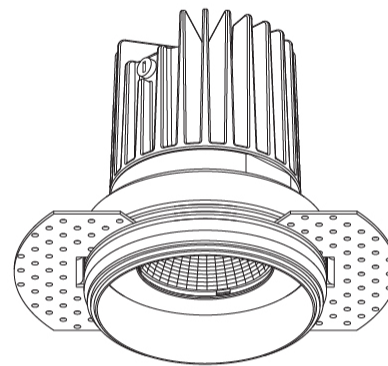

PHYSICAL

Shape: Round
Diameter (mm): 65
Diameter (in): 2 ⁹/₁₆
Height (mm): 90
Height (in): 3 ⁹/₁₆
Ceiling Thickness (mm): 10 / 12.5 / 15
Ceiling Thickness (in): 3/8 or 1/2 or 9/16
Min. Recessing Depth (mm): 110
Min. Recessing Depth (in): 4 ¹⁵/₁₆
Light Distribution: Downlight
Weight (kg): 0.312
Weight (lbs): 0.687
Fixture Finish: SSR / BKV / CWI / CRY / HAB / LAG / UFT / ITA / RUA / RUR / MIC / FTG / MYG / TWT / LOD / PUS / FRO / FUP / KIA / POP / BLS / SPG / MEY / GOH / GUM / CHC / COM / ABZ / JAG / OBR / MOS / ROR
Fixture Material: Aluminum Die Cast
Cut-out Measurements: 79mm / 3 1/8"

ELECTRICAL

Lamp Type: LED (Zhaga Standard)
Input Wattage (W): 15.5
Total Output Wattage (W): 14
Dimming: Tri-Mode (Non-Dimming and Phase Dimming (120Vac only) and 0-10V Dimming)
Driver Included: No
Driver Location: Recessed Housing
Driver Type: Constant Current - Universal
Driver Class: Class 2
Input Voltage (V): 120 - 277
Constant Current (MA): 500

LED

Color Temperature (°K): 2700 / 3000 / 3500 / 4000
Max. Delivered Lumen (lm): 930 / 960 / 1009 / 1030
Nominal Lumen (lm): 1386 / 1438 / 1511 / 1542
CRI: >90 CRI
Lamp Life (hrs): 50000
Upon Request: Special Color Temperature RGB-W Tunable White Special LED

OPTICAL

Reflector: 20 / 40 / 60
Adjustability: Fixed

RATINGS AND CERTIFICATIONS

Certified By: Certified for North American Standards
IP rating: IP44
Upon Request: Special Beam Angles

90mm 3 ⁹/₁₆"

Ø 65mm 2 ⁹/₁₆"

Ø 115mm 4 ¹/₂"

110mm
4 ³/₁₆"

79mm
3 ¹/₈"

10 | 12 ¹/₂ | 15
³/₁₆" | ¹/₂" | ⁹/₁₆"