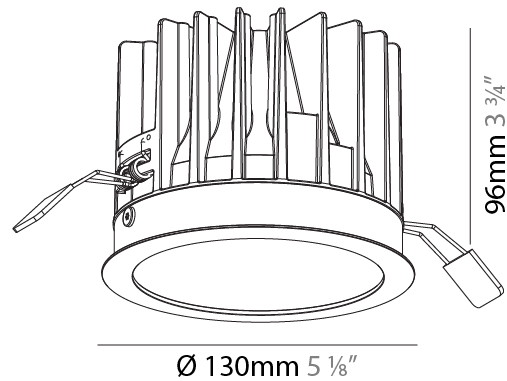

GENERAL

Series: Oiko
Subseries: Oiko Standard
Brand: Prolicht
Division: Architectural
Mounting Type: Recessed
Mounting Location: Ceiling
Subcategory: Downlight

PHYSICAL

Shape: Round
Diameter (mm): 130
Diameter (in): 5 1/8
Height (mm): 96
Height (in): 3 3/4
Ceiling Thickness (mm): 10 / 12.5 / 15
Ceiling Thickness (in): 3/8 or 1/2 or 9/16
Min. Recessing Depth (mm): 110
Min. Recessing Depth (in): 4 1/16
Light Distribution: Downlight
Weight (kg): 0.83
Weight (lbs): 1.83
Fixture Finish: SSR / BKV / CWI / CRY / HAB / LAG / UFT / ITA / RUA / RUR / MIC / FTG / MYG / TWT / LOD / PUS / FRO / FUP / KIA / POP / BLS / SPG / MEY / GOH / GUM / CHC / COM / ABZ / JAG / OBR / MOS / ROR
Fixture Material: Aluminum Die Cast
Cut-out Measurements: D. - 125mm / 4 15/16"

ELECTRICAL

Lamp Type: LED (Zhaga Standard)
Input Wattage (W): 28.6
Total Output Wattage (W): 26
Dimming: Tri-Mode (Non-Dimming and Phase Dimming (120Vac only) and 0-10V Dimming)
Driver Included: No
Driver Location: Recessed Housing
Driver Type: Constant Current - Universa
Housing: See components
Input Voltage (V): 120 - 277
Constant Current (MA): 700

LED

Number of LEDs: 1
Color Temperature (°K): 2700 / 3000 / 3500 / 4000
Max. Delivered Lumen (lm): Max 2830
Nominal Lumen (lm): 3210 / 3290 / 3459 / 3530
CRI: >90 CRI
Efficiency (%): 87 / 81 / 80
Lamp Life (hrs): 50000

OPTICAL

Reflector: 12 / 24 / 40

RATINGS AND CERTIFICATIONS

Certified By: Certified for North American Standards
IP rating: IP20