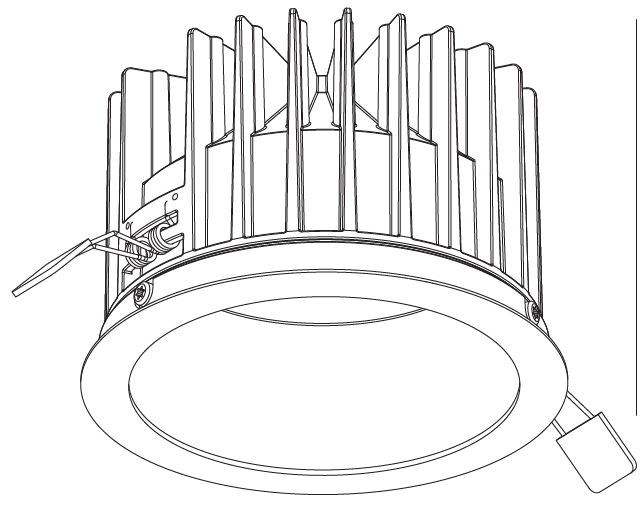

GENERAL

Series: Oiko
Subseries: Oiko Wide
Brand: Prolight
Division: Architectural
Mounting Type: Recessed
Mounting Location: Ceiling
Subcategory: Downlight

PHYSICAL

Shape: Round
Diameter (mm): 160
Diameter (in): 6 5/16
Height (mm): 105
Height (in): 4 1/8
Ceiling Thickness (mm): 10 / 12.5 / 15
Ceiling Thickness (in): 3/8 or 1/2 or 9/16
Min. Recessing Depth (mm): 120
Min. Recessing Depth (in): 4 3/4
Light Distribution: Downlight
Weight (kg): 0.936
Weight (lbs): 2.06
Fixture Finish: SSR / BKV / CWI / CRY / HAB / LAG / UFT / ITA / RUA / RUR / MIC / FTG / MYG / TWT / LOD / PUS / FRO / FUP / KIA / POP / BLS / SPG / MEY / GOH / GUM / CHC / COM / ABZ / JAG / OBR / MOS / ROR
Fixture Material: Aluminum Die Cast
Cut-out Measurements: D. - 155mm / 6 1/8"

ELECTRICAL

Lamp Type: LED (Zhaga Standard)
Input Wattage (W): 37.4
Total Output Wattage (W): 34
Dimming: Tri-Mode (Non-Dimming and Phase Dimming (120Vac only) and 0-10V Dimming)
Driver Included: No
Driver Location: Recessed Housing
Driver Type: Constant Current - Universal
Housing: See components
Input Voltage (V): 120 - 277
Constant Current (MA): 900

LED

Number of LEDs: 1
Color Temperature (°K): 3000 / 3500 / 4000
Max. Delivered Lumen (lm): 3490 / 2597 / 2650
Nominal Lumen (lm): 4309 / 3205 / 3270
CRI: >90 CRI
Lamp Life (hrs): 50000

OPTICAL

RATINGS AND CERTIFICATIONS

Certified By: Certified for North American Standards
IP rating: IP20

Ø 160mm 6 5/16"