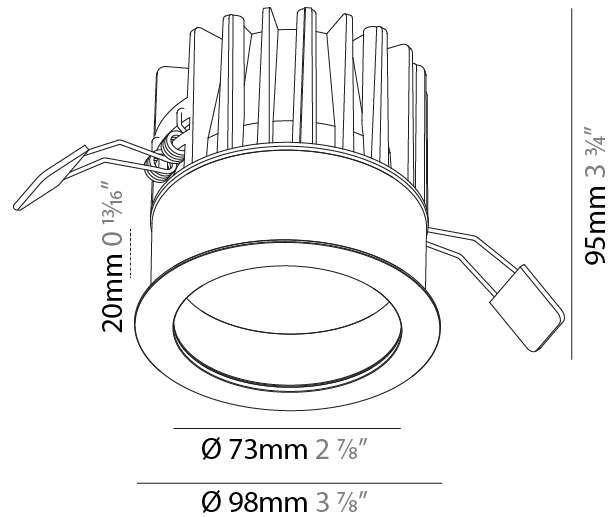

GENERAL

Series: Oiko
Subseries: Oiko Comfort
Brand: Prolicht
Division: Architectural
Mounting Type: Recessed
Mounting Location: Ceiling
Subcategory: Downlight

PHYSICAL

Shape: Round
Diameter (mm): 98
Diameter (in): 3 7/8
Height (mm): 95
Height (in): 3 3/4
Ceiling Thickness (mm): 10 / 12.5 / 15
Ceiling Thickness (in): 3/8 or 1/2 or 9/16
Min. Recessing Depth (mm): 110
Min. Recessing Depth (in): 4 5/16
Light Distribution: Downlight
Weight (kg): 0.452
Weight (lbs): 1
Fixture Finish: SSR / BKV / CWI / CRY / HAB / LAG / UFT / ITA / RUA / RUR / MIC / FTG / MYG / TWT / LOD / PUS / FRO / FUP / KIA / POP / BLS / SPG / MEY / GOH / GUM / CHC / COM / ABZ / JAG / OBR / MOS / ROR
Fixture Material: Aluminum Die Cast
Cut-out Measurements: D. - 92mm / 3 5/8"

ELECTRICAL

Lamp Type: LED (Zhaga Standard)
Input Wattage (W): 20.9
Total Output Wattage (W): 18.7
Dimming: Tri-Mode (Non-Dimming and Phase Dimming (120Vac only) and 0-10V Dimming)
Driver Included: No
Driver Location: Recessed Housing
Driver Type: Constant Current - Universal
Housing: See components
Input Voltage (V): 120 - 277
Constant Current (MA): 500

LED

Number of LEDs: 1
Color Temperature (°K): 2700 / 3000 / 3500 / 4000
Max. Delivered Lumen (lm): 1630 / 1670 / 1754 / 1790
Nominal Lumen (lm): 2360 / 2420 / 2548 / 2600
CRI: >90 CRI
Lamp Life (hrs): 50000

OPTICAL

Reflector°: 18 / 26 / 40

RATINGS AND CERTIFICATIONS

Certified By: Certified for North American Standards
IP rating: IP20