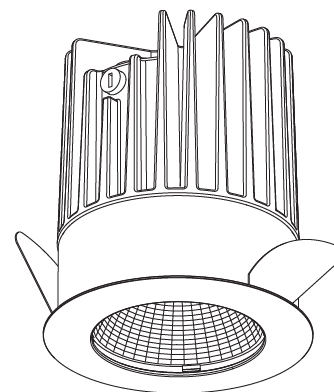

GENERAL

Series: Oiko
Subseries: Oiko Standard
Brand: Prolicht
Division: Architectural
Mounting Type: Recessed
Mounting Location: Ceiling
Subcategory: Downlight

PHYSICAL

Shape: Round
Diameter (mm): 64
Diameter (in): 2 1/2
Height (mm): 74
Height (in): 2 15/16
Ceiling Thickness (mm): 10 / 12.5 / 15
Ceiling Thickness (in): 3/8 or 1/2 or 9/16
Min. Recessing Depth (mm): 90
Min. Recessing Depth (in): 3 9/16
Light Distribution: Downlight
Weight (kg): 0.22
Weight (lbs): 0.49
Fixture Finish: SSR / BKV / CWI / CRY / HAB / LAG / UFT / ITA / RUA / RUR / MIC / FTG / MYG / TWT / LOD / PUS / FRO / FUP / KIA / POP / BLS / SPG / MEY / GOH / GUM / CHC / COM / ABZ / JAG / OBR / MOS / ROR
Fixture Material: Aluminum Die Cast
Cut-out Measurements: D. - 60mm / 2 3/8"

ELECTRICAL

Lamp Type: LED (Zhaga Standard)
Input Wattage (W): 14.3
Total Output Wattage (W): 13
Dimming: Tri-Mode (Non-Dimming and Phase Dimming (120Vac only) and 0-10V Dimming)
Driver Included: No
Driver Location: Remote
Driver Type: Constant Current - Universal
Driver Class: Class 2
Input Voltage (V): 120 - 277
Constant Current (MA): 350

LED

Number of LEDs: 1
Color Temperature (°K): 2700 / 3000 / 3500 / 4000
Max. Delivered Lumen (lm): 890 / 920 / 970 / 990
Nominal Lumen (lm): 1304 / 1352 / 1421 / 1450
CRI: >90 CRI
Lamp Life (hrs): 50000

OPTICAL

Reflector: 20 / 40 / 60

RATINGS AND CERTIFICATIONS

Certified By: Certified for North American Standards
IP rating: IP20

74mm 2 15/16"

Ø 41mm 1 5/8"

Ø 64mm 2 1/2"

90mm
3 5/8"

60mm
2 3/8"

10-15
3/8" - 9/16"