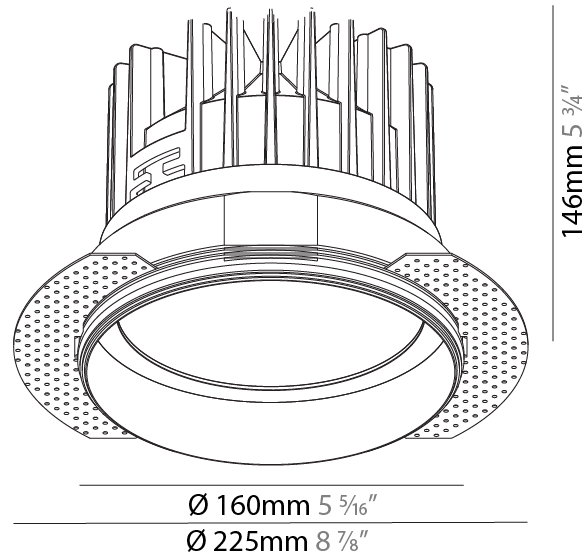

PHYSICAL

Shape: Round
Diameter (mm): 160
Diameter (in): 6 5/16
Height (mm): 146
Height (in): 5 3/4
Ceiling Thickness (mm): 10 / 12.5 / 15
Ceiling Thickness (in): 3/8 or 1/2 or 9/16
Min. Recessing Depth (mm): 160
Min. Recessing Depth (in): 6 5/16
Light Distribution: Downlight
Weight (kg): 1.282
Weight (lbs): 2.826
Fixture Finish: SSR / BKV / CWI / CRY / HAB / LAG / UFT / ITA / RUA / RUR / MIC / FTG / MYG / TWT / LOD / PUS / FRO / FUP / KIA / POP / BLS / SPG / MEY / GOH / GUM / CHC / COM / ABZ / JAG / OBR / MOS / ROR
Fixture Material: Aluminum Die Cast
Cut-out Measurements: 172mm / 6 3/4"
Upon Request: Unique Sizes Unique Ceiling Thickness

ELECTRICAL

Lamp Type: LED (Zhaga Standard)
Input Wattage (W): 37.4
Total Output Wattage (W): 33.6 / 34.1
Dimming: Tri-Mode (Non-Dimming and Phase Dimming (120Vac only) and 0-10V Dimming)
Driver Included: No
Driver Location: Recessed Housing
Driver Type: Constant Current - Universal
Driver Class: Class 2
Housing: See components
Input Voltage (V): 120 - 277
Constant Current (MA): 900

LED

Color Temperature (°K): 2700 / 3000 / 3500 / 4000
Max. Delivered Lumen (lm): 2940 / 3123
CRI: >90 CRI
Lamp Life (hrs): 50000
Upon Request: Special Color Temperature RGB-W Tunable White Special LED

OPTICAL

Reflector°: 17 / 30 / 50
Upon Request: Special Beam Angles

RATINGS AND CERTIFICATIONS

Certified By: Certified for North American Standards
IP rating: IP20