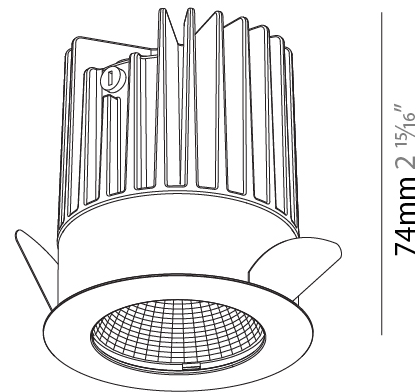

GENERAL

Series: Oiko
Subseries: Oiko Standard
Brand: Prolicht
Division: Architectural
Mounting Type: Recessed
Mounting Location: Ceiling
Subcategory: Downlight

PHYSICAL

Shape: Round
Diameter (mm): 64
Diameter (in): 2 1/2
Height (mm): 74
Height (in): 2 15/16
Ceiling Thickness (mm): 10 / 12.5 / 15
Ceiling Thickness (in): 3/8 or 1/2 or 9/16
Min. Recessing Depth (mm): 90
Min. Recessing Depth (in): 3 9/16
Light Distribution: Downlight
Weight (kg): 0.22
Weight (lbs): 0.49
Fixture Finish: SSR / BKV / CWI / CRY / HAB / LAG / UFT / ITA / RUA / RUR / MIC / FTG / MYG / TWT / LOD / PUS / FRO / FUP / KIA / POP / BLS / SPG / MEY / GOH / GUM / CHC / COM / ABZ / JAG / OBR / MOS / ROR
Fixture Material: Aluminum Die Cast
Cut-out Measurements: D. - 60mm / 2 3/8"

ELECTRICAL

Lamp Type: LED (Zhaga Standard)
Total Output Wattage (W): 15
Dimming: Dali Dimming
Driver Included: No
Driver Location: Remote
Driver Type: Constant Current - 120Vac
Input Voltage (V): 120
Constant Current (MA): 350

LED

Number of LEDs: 1
Color Temperature (°K): Warm Dim
Max. Delivered Lumen (lm): 760
Nominal Lumen (lm): 1140
CRI: >90 CRI
Lamp Life (hrs): 50000

OPTICAL

Reflector: 20 / 40 / 60

RATINGS AND CERTIFICATIONS

Certified By: Certified for North American Standards
IP rating: IP20

Ø 41mm 1 5/8"

Ø 64mm 2 1/2"

90mm
3 9/16"

60mm
2 3/8"

10-15
3/8" - 9/16"