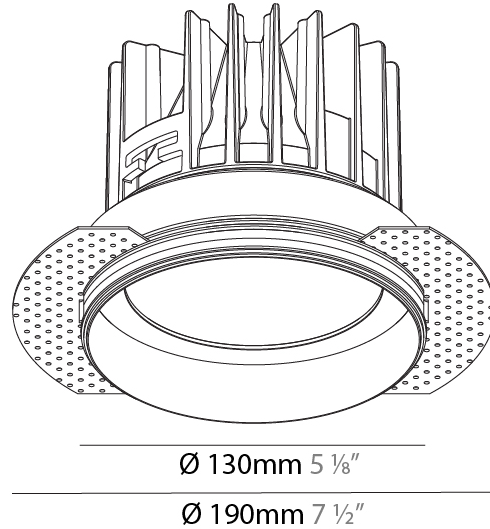

PHYSICAL

Shape: Round
Diameter (mm): 130
Diameter (in): 5 1/8
Height (mm): 122
Height (in): 4 13/16
Ceiling Thickness (mm): 10 / 12.5 / 15
Ceiling Thickness (in): 3/8 or 1/2 or 9/16
Min. Recessing Depth (mm): 130
Min. Recessing Depth (in): 5 1/8
Light Distribution: Downlight
Weight (kg): 0.882
Weight (lbs): 1.944
Fixture Finish: SSR / BKV / CWI / CRY / HAB / LAG / UFT / ITA / RUA / RUR / MIC / FTG / MYG / TWT / LOD / PUS / FRO / FUP / KIA / POP / BLS / SPG / MEY / GOH / GUM / CHC / COM / ABZ / JAG / OBR / MOS / ROR
Fixture Material: Aluminum Die Cast
Cut-out Measurements: 142mm / 5 9/16"
Upon Request: Unique Sizes Unique Ceiling Thickness

ELECTRICAL

Lamp Type: LED (Zhaga Standard)
Input Wattage (W): 28.6
Total Output Wattage (W): 26.4
Dimming: Tri-Mode (Non-Dimming and Phase Dimming (120Vac only) and 0-10V Dimming)
Driver Included: No
Driver Location: Recessed Housing
Driver Type: Constant Current - Universal
Driver Class: Class 2
Housing: See components
Input Voltage (V): 120 - 277
Constant Current (MA): 700

LED

Color Temperature (°K): 2700 / 3000 / 3500 / 4000
Max. Delivered Lumen (lm): 2282 / 2340 / 2436 / 2486
CRI: >90 CRI
Lamp Life (hrs): 50000

OPTICAL

Reflector°: 12 / 24 / 40

RATINGS AND CERTIFICATIONS

Certified By: Certified for North American Standards
IP rating: IP20
Upon Request: Special Beam Angles