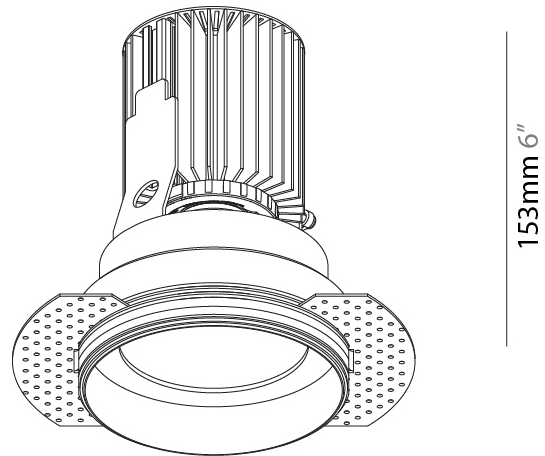

PHYSICAL

Shape: Round
Diameter (mm): 100
Diameter (in): 3 15/16
Height (mm): 153
Height (in): 6
Ceiling Thickness (mm): 10 / 12.5 / 15
Ceiling Thickness (in): 3/8 or 1/2 or 9/16
Min. Recessing Depth (mm): 170
Min. Recessing Depth (in): 6 11/16
Light Distribution: Downlight
Weight (kg): 0.6
Weight (lbs): 1.322
Fixture Finish: SSR / BKV / CWI / CRY / HAB / LAG / UFT / ITA / RUA / RUR / MIC / FTG / MYG / TWT / LOD / PUS / FRO / FUP / KIA / POP / BLS / SPG / MEY / GOH / GUM / CHC / COM / ABZ / JAG / OBR / MOS / ROR
Fixture Material: Aluminum Die Cast
Cut-out Measurements: 111mm / 4 3/8" Diameter
Upon Request: Unique Sizes Unique Ceiling Thickness

ELECTRICAL

Lamp Type: LED (Zhaga Standard)
Input Wattage (W): 20.9
Total Output Wattage (W): 18.7
Dimming: Tri-Mode (Non-Dimming and Phase Dimming (120Vac only) and 0-10V Dimming)
Driver Included: No
Driver Location: Recessed Housing
Driver Type: Constant Current - Universal
Driver Class: Class 2
Housing: See components
Input Voltage (V): 120 - 277
Constant Current (MA): 500

LED

Color Temperature (°K): 2700 / 3000 / 3500 / 4000
Max. Delivered Lumen (lm): 1630 / 1670 / 1754 / 1790
CRI: >90 CRI
Lamp Life (hrs): 50000
Upon Request: Special Color Temperature RGB-W Tunable White Special LED

OPTICAL

Reflector: 18 / 26 / 40

RATINGS AND CERTIFICATIONS

Certified By: Certified for North American Standards
IP rating: IP20

Ø 100mm 3 15/16"

Ø 155mm 6 1/8"