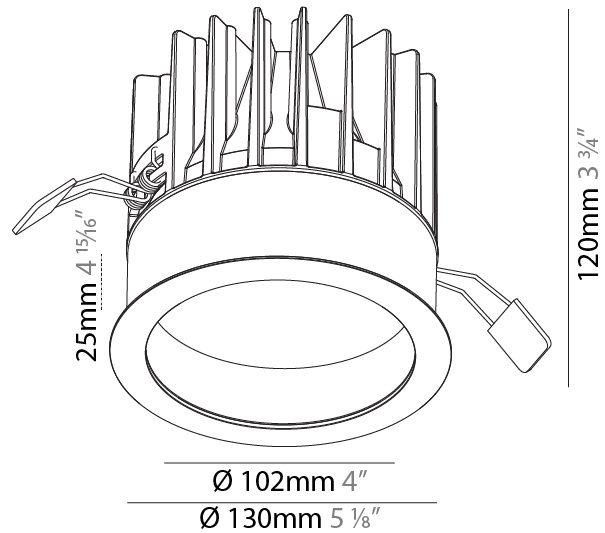

GENERAL

Series: Oiko
Subseries: Oiko Comfort
Brand: Prolight
Division: Architectural
Mounting Type: Recessed
Mounting Location: Ceiling
Subcategory: Downlight

PHYSICAL

Shape: Round
Diameter (mm): 130
Diameter (in): 5 1/8
Height (mm): 120
Height (in): 4 3/4
Ceiling Thickness (mm): 10 / 12.5 / 15
Ceiling Thickness (in): 3/8 or 1/2 or 9/16
Min. Recessing Depth (mm): 130
Min. Recessing Depth (in): 5 1/8
Light Distribution: Downlight
Weight (kg): 0.82
Weight (lbs): 1.81
Fixture Finish: SSR / BKV / CWI / CRY / HAB / LAG / UFT / ITA / RUA / RUR / MIC / FTG / MYG / TWT / LOD / PUS / FRO / FUP / KIA / POP / BLS / SPG / MEY / GOH / GUM / CHC / COM / ABZ / JAG / OBR / MOS / ROR
Fixture Material: Aluminum Die Cast
Cut-out Measurements: D. - 130mm / 5 1/8"

ELECTRICAL

Lamp Type: LED (Zhaga Standard)
Input Wattage (W): 28.6
Total Output Wattage (W): 26
Dimming: Tri-Mode (Non-Dimming and Phase Dimming (120Vac only) and 0-10V Dimming)
Driver Included: No
Driver Location: Recessed Housing
Driver Type: Constant Current - Universal
Housing: See components
Input Voltage (V): 120 - 277
Constant Current (MA): 700

LED

Number of LEDs: 1
Color Temperature (°K): 2700 / 3000 / 3500 / 4000
Max. Delivered Lumen (lm): 2282 / 2340 / 2436 / 2486
Nominal Lumen (lm): 3210 / 3290 / 34459 / 3530
CRI: >90 CRI
Lamp Life (hrs): 50000

OPTICAL

Reflector: 12 / 24 / 40

RATINGS AND CERTIFICATIONS

Certified By: Certified for North American Standards
IP rating: IP20